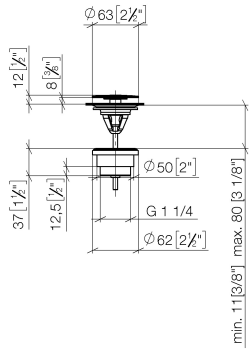

Basin Waste without press-closing 1 1/4" - Brushed Dark Platinum

IMO

10 126 970

Only suitable for sinks without an overflow.

10 126 970

mm [inches]

10 126 970

Parts for other finishes can be found here: [Chrome](#)

Spare parts list

No.	Item Number	Name	Quantity used	Delivery time
1	09 31 20 097-99	plug	1	30
2	09 30 30 179 90	screw	1	2
3	09 11 01 038-99	cup	1	30
4	09 14 05 061 90	seal	1	2
5	09 14 03 153 90	seal	1	2
6	09 11 10 156-99	connection	1	30