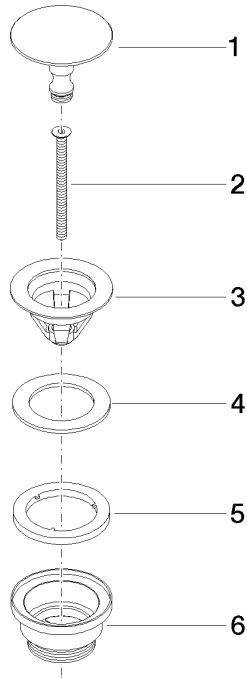

Basin Waste without press-closing 1 1/4" - Brushed Dark Platinum

IMO

10 126 970

Fits: IMO, LULU, MADISON, MEM, TARA,
CL.1, LISSÉ, VAIA, META, CYO

	Brushed Dark Platinum	10 126 970-99
	Chrome	10 126 970-00
	Brushed Platinum	10 126 970-06
	Platinum	10 126 970-08
	Durabrand (23kt Gold)	10 126 970-09
	Dark Chrome	10 126 970-19
	Light Gold	10 126 970-26
	Brushed Light Gold	10 126 970-27
	Brushed Durabrand (23kt Gold)	10 126 970-28
	Matte Black	10 126 970-33
	Brushed Bronze	10 126 970-42
	Brushed Champagne (22kt Gold)	10 126 970-46
	Champagne (22kt Gold)	10 126 970-47
	Brushed Chrome	10 126 970-93

Basin Waste without press-closing 1 1/4" - Brushed Dark Platinum

IMO

10 126 970

Only suitable for sinks without an overflow.

10 126 970

mm [inches]

10 126 970

Parts for other finishes can be found here: [Chrome](#)

Spare parts list

No.	Item Number	Name	Quantity used	Delivery time
1	09 31 20 097-99	plug	1	30
2	09 30 30 179 90	screw	1	2
3	09 11 01 038-99	cup	1	30
4	09 14 05 061 90	seal	1	2
5	09 14 03 153 90	seal	1	2
6	09 11 10 156-99	connection	1	30